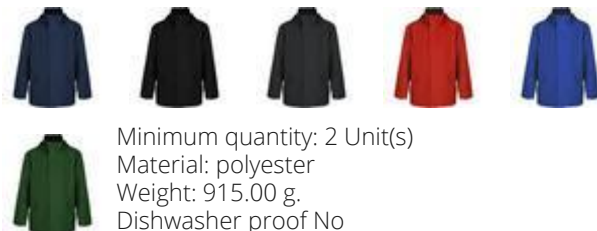

Colour

Features

Minimum quantity: 2 Unit(s)
Material: polyester
Weight: 915.00 g.
Dishwasher proof No

Padded waterproof jacket. Central molded zipper with matching flap. High neck with foldable hood. Side pockets with zip and flap. Adjustable cuffs with straps. Two inner pockets with velcro fastening. Inner decoration access zipper. Kids sizes available. Waterproof. Wind-proof. The model is 184 cm and is wearing size L. The brand Roly has a slimmer fit as usual and can be compared to Southern-European sizes. when in doubt it is advised to order a size larger or get in touch to request a size table including lengths and widths.